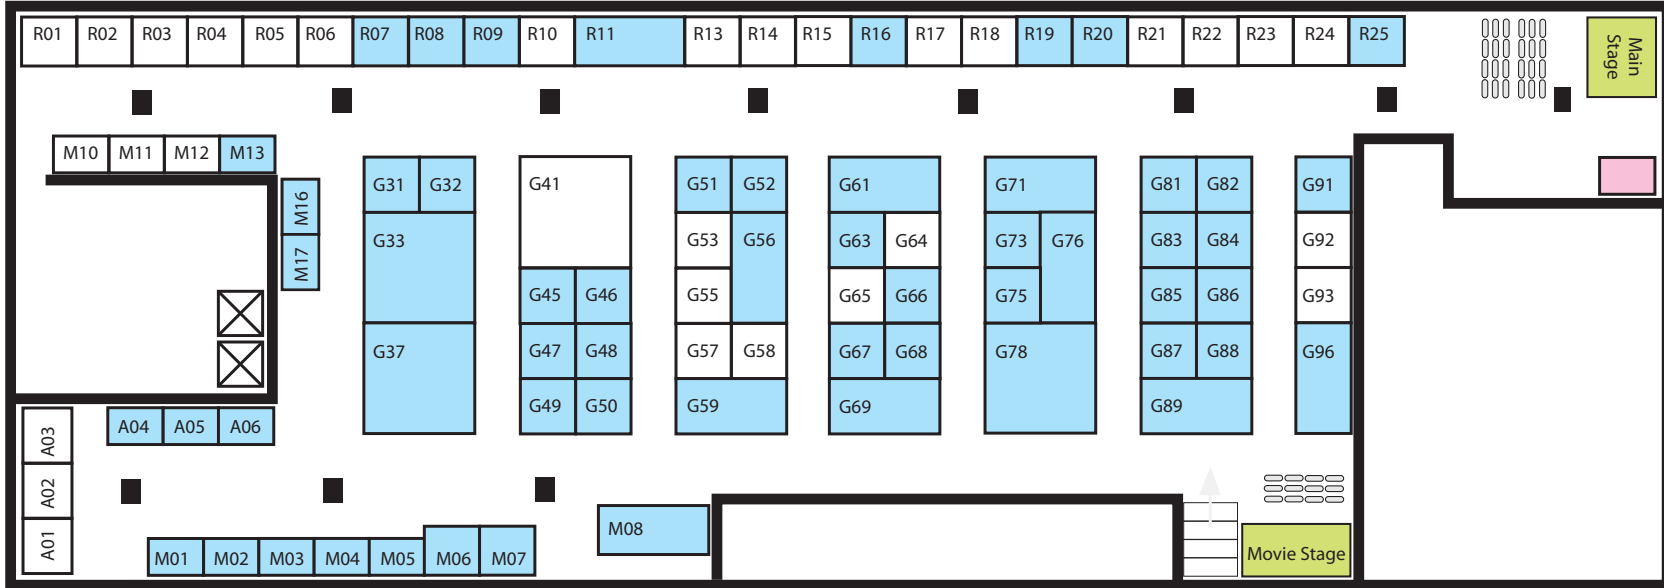

DRT Show 2011 Floor Plan

4th Floor

3rd Floor

-  6sqm (2X3 meter Booth)
-  9sqm (3X3 meter Booth)
-  Booked