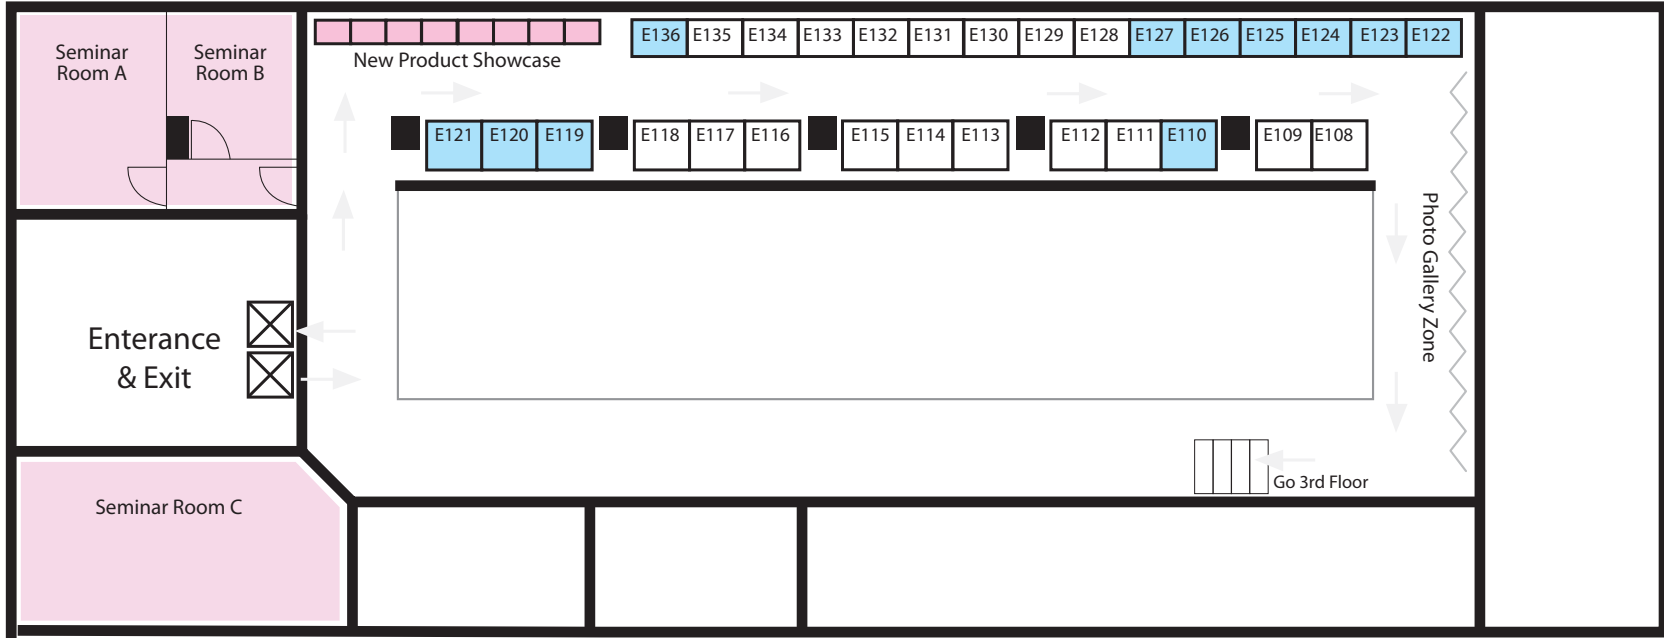

DRT Show 2011 Floor Plan

4th Floor

3rd Floor

-  6sqm (2X3 meter Booth)
-  9sqm (3X3 meter Booth)
-  Booked